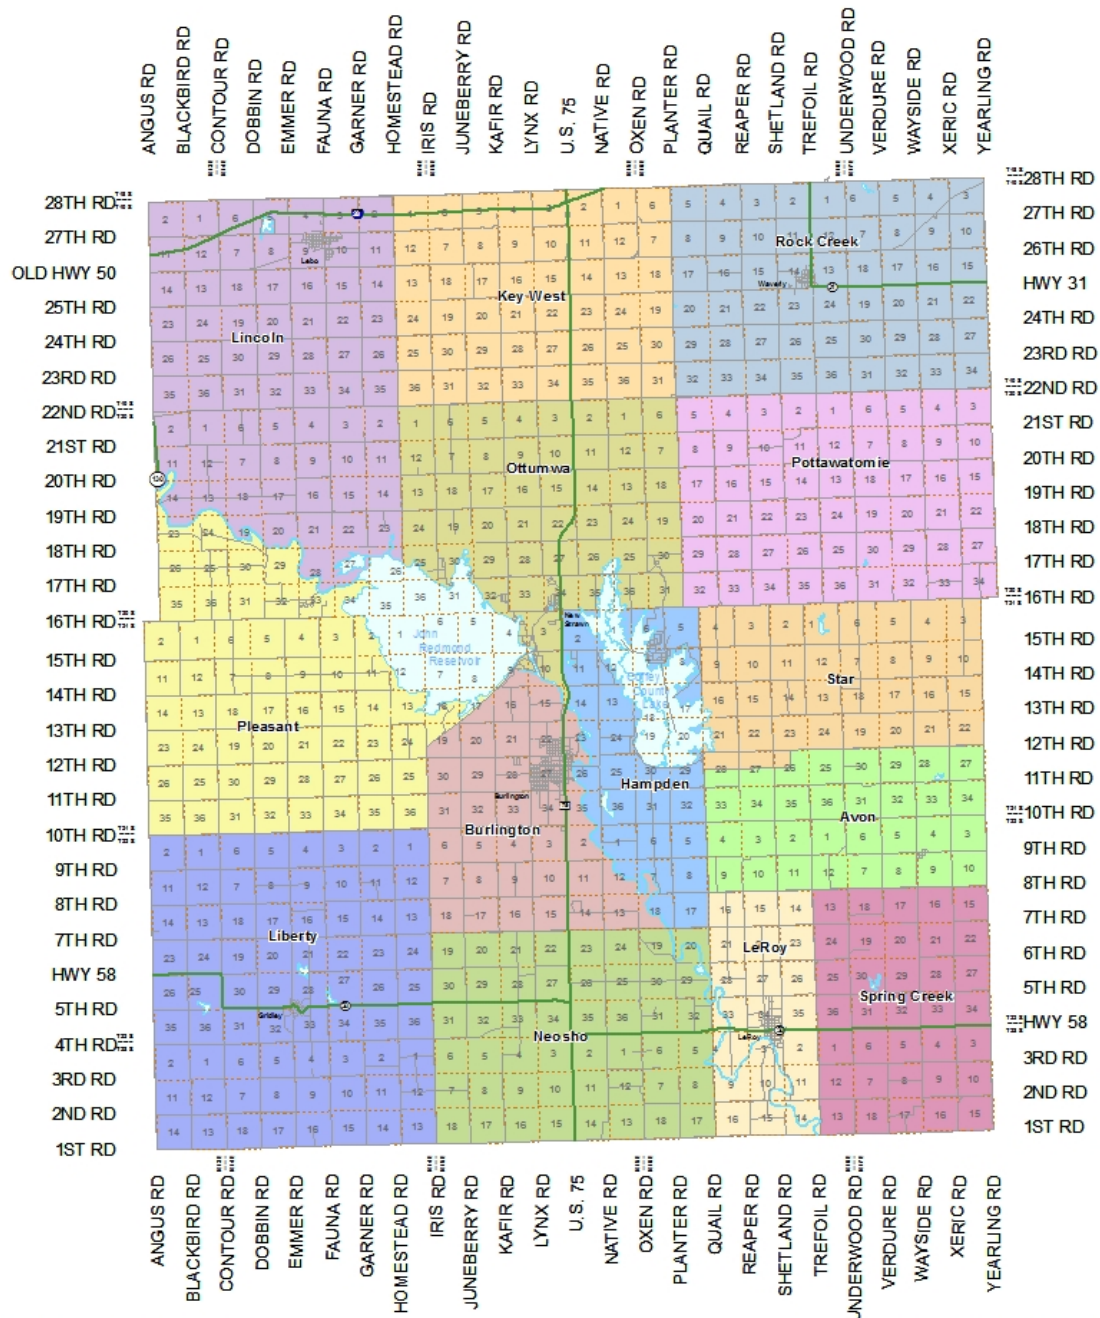

# COFFEY COUNTY, KANSAS

## TOWNSHIPS

June 2014

\* Boundaries depicted are approximate.