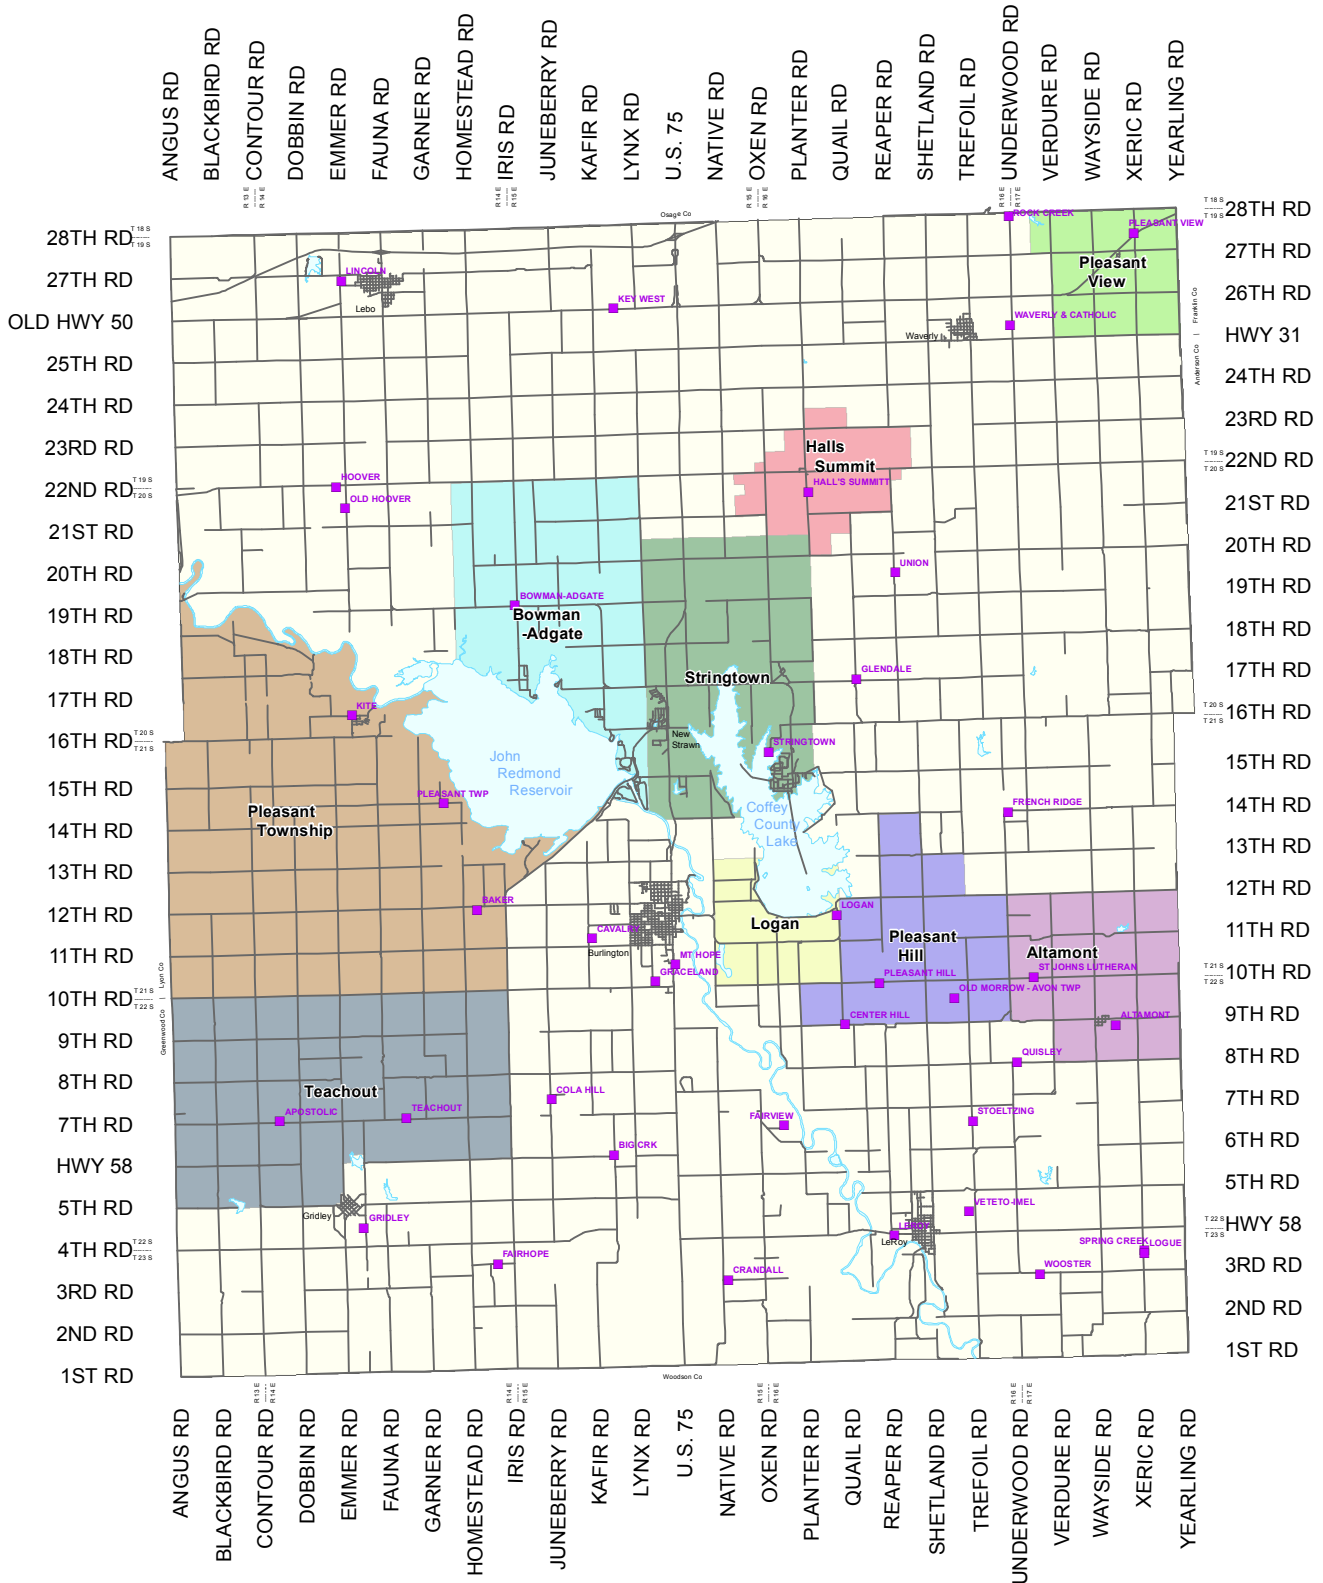

COFFEY COUNTY, KANSAS

CEMETERY DISTRICTS

March 2017

* Boundaries depicted are approximate.