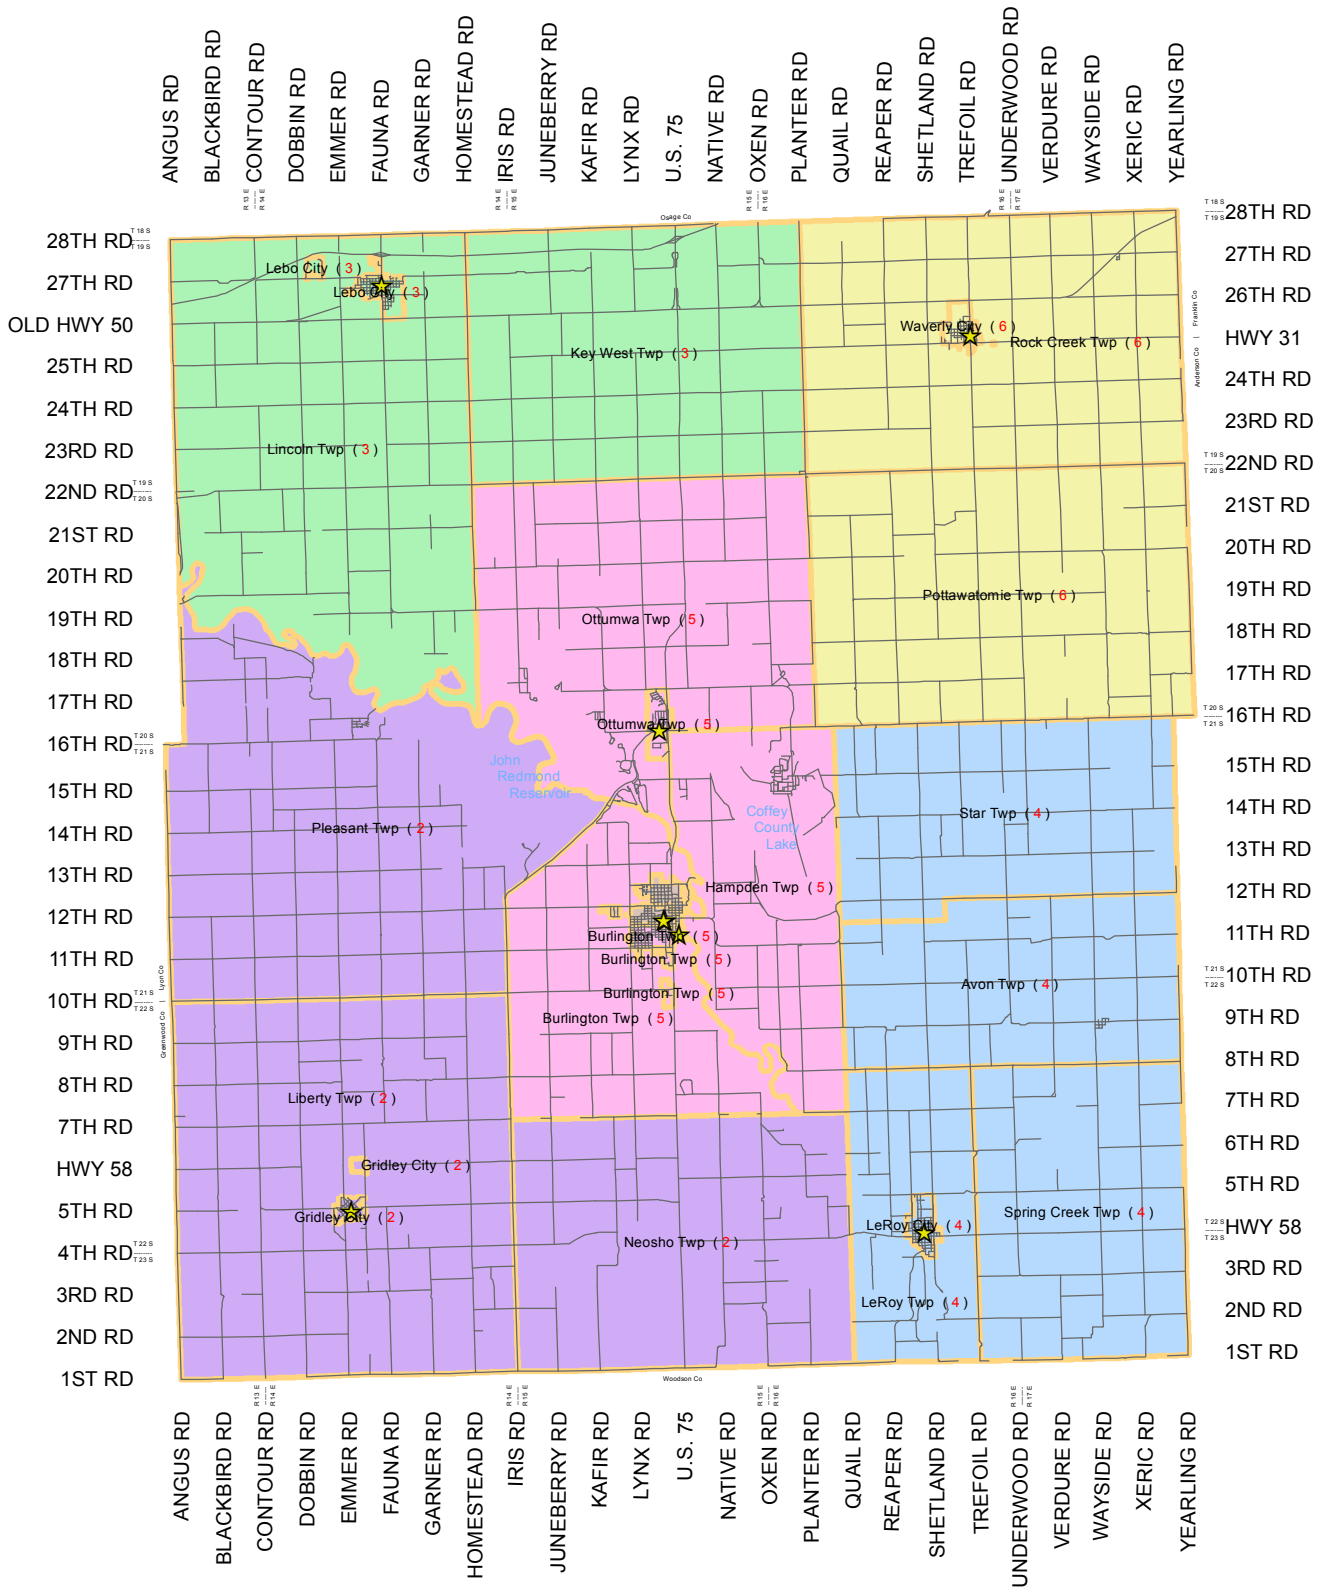

COFFEY COUNTY, KANSAS VOTER PRECINCTS

March 2017

Gridley, Lebo, LeRoy & Waverly Cities are precincts separate from townships only during city/school district elections.

★ Polling Place
 City Limit
 Precinct Name (polling place code)